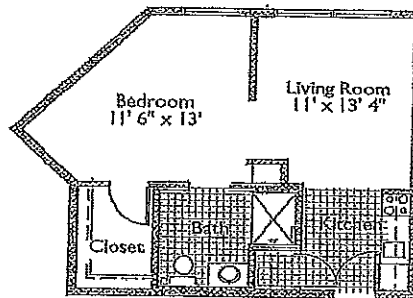

Epiphany Assisted Living Floor Plans

Unit B
One Bedroom
620 Square Feet

Unit C
One Bedroom
500 Square Feet

Unit D
One Bedroom
625 Square Feet

Unit E
One Bedroom
580 Square Feet

Unit F
One Bedroom
520 Square Feet

Unit G
One Bedroom with Den
770 Square Feet

Epiphany Assisted Living Floor Plans

Unit H
One Bedroom
730 Square Feet

Unit J
Studio
385 Square Feet

Unit K
One Bedroom
505 Square Feet