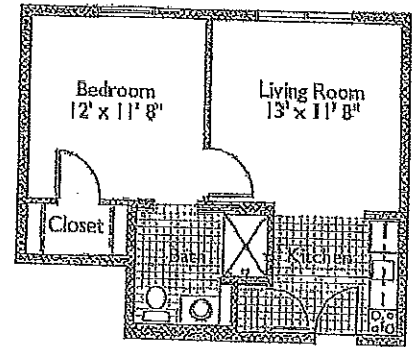

Epiphany Assisted Living Floor Plans

Unit B
One Bedroom
620 Square Feet

Unit C
One Bedroom
500 Square Feet

Unit D
One Bedroom
625 Square Feet

Unit E
One Bedroom
580 Square Feet

Unit F
One Bedroom
520 Square Feet

Unit G
One Bedroom with Den
770 Square Feet

Epiphany Assisted Living Floor Plans

Unit H
One Bedroom
730 Square Feet

Unit J
Studio
385 Square Feet

Unit K
One Bedroom
505 Square Feet