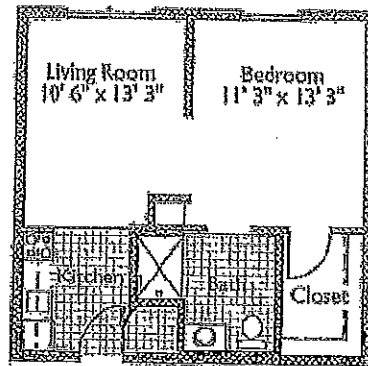

Epiphany Assisted Living Floor Plans

Unit B
One Bedroom
620 Square Feet

Unit C
One Bedroom
500 Square Feet

Unit D
One Bedroom
625 Square Feet

Unit E
One Bedroom
580 Square Feet

Unit F
One Bedroom
520 Square Feet

Unit G
One Bedroom with Den
770 Square Feet

Epiphany Assisted Living Floor Plans

Unit H
One Bedroom
730 Square Feet

Unit J
Studio
385 Square Feet

Unit K
One Bedroom
505 Square Feet