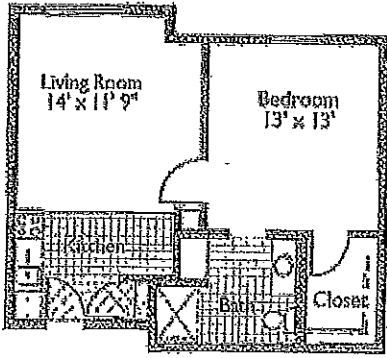

Epiphany Assisted Living Floor Plans

Unit B
One Bedroom
620 Square Feet

Unit C
One Bedroom
500 Square Feet

Unit D
One Bedroom
625 Square Feet

Unit E
One Bedroom
580 Square Feet

Unit F
One Bedroom
520 Square Feet

Unit G
One Bedroom with Den
770 Square Feet

Epiphany Assisted Living Floor Plans

Unit H
One Bedroom
730 Square Feet

Unit J
Studio
385 Square Feet

Unit K
One Bedroom
505 Square Feet