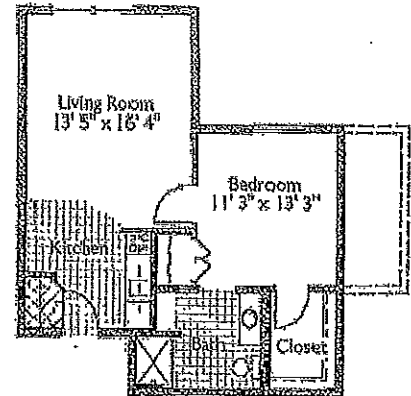

Epiphany Assisted Living Floor Plans

Unit B
One Bedroom
620 Square Feet

Unit C
One Bedroom
500 Square Feet

Unit D
One Bedroom
625 Square Feet

Unit E
One Bedroom
580 Square Feet

Unit F
One Bedroom
520 Square Feet

Unit G
One Bedroom with Den
770 Square Feet

Epiphany Assisted Living Floor Plans

Unit H
One Bedroom
730 Square Feet

Unit J
Studio
385 Square Feet

Unit K
One Bedroom
505 Square Feet