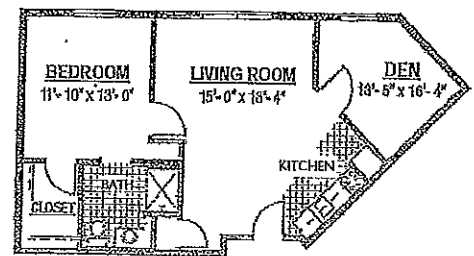

Epiphany Assisted Living Floor Plans

Unit B
One Bedroom
620 Square Feet

Unit C
One Bedroom
500 Square Feet

Unit D
One Bedroom
625 Square Feet

Unit E
One Bedroom
580 Square Feet

Unit F
One Bedroom
520 Square Feet

Unit G
One Bedroom with Den
770 Square Feet

Epiphany Assisted Living Floor Plans

Unit H
One Bedroom
730 Square Feet

Unit J
Studio
385 Square Feet

Unit K
One Bedroom
505 Square Feet