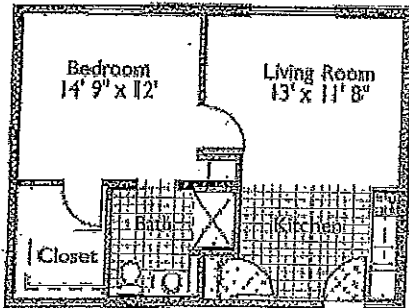

Epiphany Assisted Living Floor Plans

Unit B
One Bedroom
620 Square Feet

Unit C
One Bedroom
500 Square Feet

Unit D
One Bedroom
625 Square Feet

Unit E
One Bedroom
580 Square Feet

Unit F
One Bedroom
520 Square Feet

Unit G
One Bedroom with Den
770 Square Feet

Epiphany Assisted Living Floor Plans

Unit H
One Bedroom
730 Square Feet

Unit J
Studio
385 Square Feet

Unit K
One Bedroom
505 Square Feet